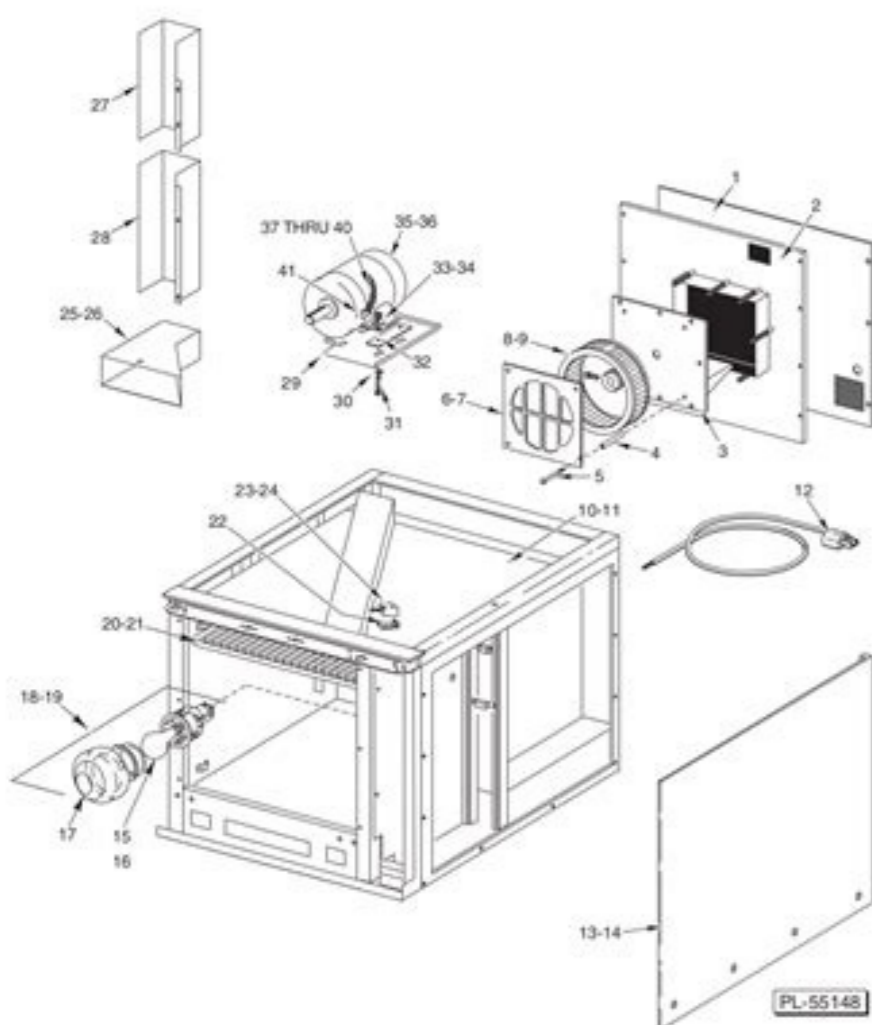

50 SERIES REPLACEMENT PARTS

OVEN PANELS AND BLOWER-MOTOR

- 4 -

Vulcan Model: EHU50 Item# 3

Item # _____ C.S.I. Section 11420
ER50 SERIES
FLOOR MODEL ELECTRIC FRYERS

SPECIFY VOLTAGE WHEN ORDERING.

MODEL: ER50 SERIES Floor Model Electric Fryers